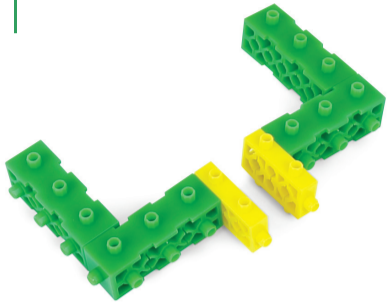

Light cell

Mini 2
x4

Special cell

Gear

Triangle
x3

Axle

Curve
x1

Sawtooth 12
x2

A 45
x1

ROBOTORI TORI MINI BOOK

Imagine, Make, Code, and Play!

TORI MINI BOOK series - Tori dino T-REX

EDUCATIONAL TOY
ROBOTORI
www.robotori.com

Tori dino T-REX

1

4

2

5

3

Connect the pieces from steps 1 and 2.

6

Connect the pieces from steps 4 and 5.

7

8