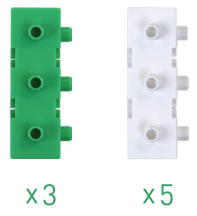

Light cell

Mini 2
x4

Special cell

Gear

Triangle
x3

Axle

Curve
x1

Sawtooth 12
x2

A 45
x1

ROBOTORI TORI MINI BOOK

Imagine, Make, Code, and Play!

TORI MINI BOOK series - Tori dino T-REX

EDUCATIONAL TOY
ROBOTORI
www.robotori.com

Tori dino T-REX

1

4

2

5

3

Connect the pieces from steps 1 and 2.

6

Connect the pieces from steps 4 and 5.

7

8