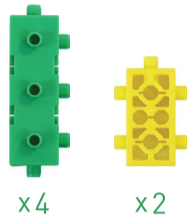

Light cell

Mini 2
x4

Special cell

Gear

Triangle
x3

Axle

Curve
x1

Sawtooth 12
x2

A 45
x1

ROBOTORI TORI MINI BOOK

Imagine, Make, Code, and Play!

TORI MINI BOOK series - Tori dino T-REX

EDUCATIONAL TOY
ROBOTORI
www.robotori.com

Tori dino T-REX

1

4

2

5

3

Connect the pieces from steps 1 and 2.

6

Connect the pieces from steps 4 and 5.

7

8