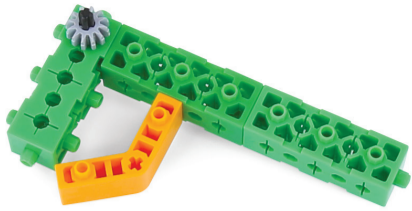

Light cell

Mini 2
x4

Special cell

Gear

Triangle
x3

Axle

Curve
x1

Sawtooth 12
x2

A 45
x1

ROBOTORI TORI MINI BOOK

Imagine, Make, Code, and Play!

TORI MINI BOOK series - Tori dino T-REX

EDUCATIONAL TOY
ROBOTORI
www.robotori.com

Tori dino T-REX

1

4

2

5

3

Connect the pieces from steps 1 and 2.

6

Connect the pieces from steps 4 and 5.

7

8