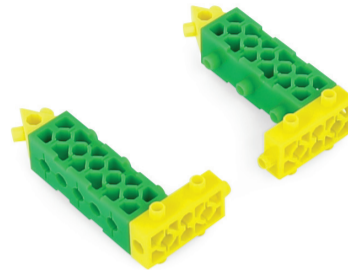

Tori coloring mini book

Color the T-REX.

Heavy cell

Diamond H8
x3

Diamond H6
x3

Diamond V8
x6

Diamond V6
x3

Diamond V6
x5

Light cell

Mini 2
x4

Special cell

Gear

Triangle
x3

Axle

Curve
x1

Sawtooth 12
x2

2

5

3

Connect the pieces from steps 1 and 2.

6

Connect the pieces from steps 4 and 5.

7

8