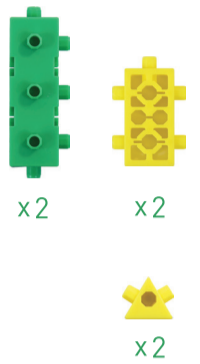

Light cell

Mini 2
x4

Special cell

Gear

Triangle
x3

Axle

Curve
x1

Sawtooth 12
x2

A 45
x1

ROBOTORI TORI MINI BOOK

Imagine, Make, Code, and Play!

TORI MINI BOOK series - Tori dino T-REX

EDUCATIONAL TOY
ROBOTORI
www.robotori.com

Tori dino T-REX

1

4

2

5

3

Connect the pieces from steps 1 and 2.

6

Connect the pieces from steps 4 and 5.

7

8