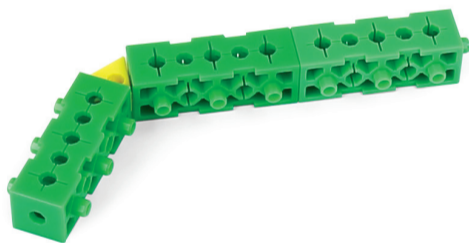

Light cell

Mini 2
x4

Special cell

Gear

Triangle
x3

Axle

Curve
x1

Sawtooth 12
x2

2

5

3

Connect the pieces from steps 1 and 2.

6

Connect the pieces from steps 4 and 5.

7

8