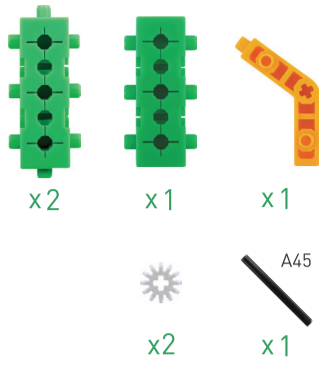

Light cell

Mini 2
x4

Special cell

Gear

Triangle
x3

Axle

Curve
x1

Sawtooth 12
x2

A 45
x1

ROBOTORI TORI MINI BOOK

Imagine, Make, Code, and Play!

TORI MINI BOOK series - Tori dino T-REX

EDUCATIONAL TOY
ROBOTORI
www.robotori.com

Tori dino T-REX

1

4

2

5

3

Connect the pieces from steps 1 and 2.

6

Connect the pieces from steps 4 and 5.

7

8