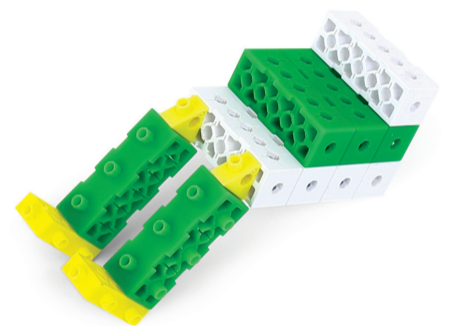

Light cell

Mini 2
x4

Special cell

Gear

Triangle
x3

Axle

Curve
x1

Sawtooth 12
x2

2

5

3

Connect the pieces from steps 1 and 2.

6

Connect the pieces from steps 4 and 5.

7

8