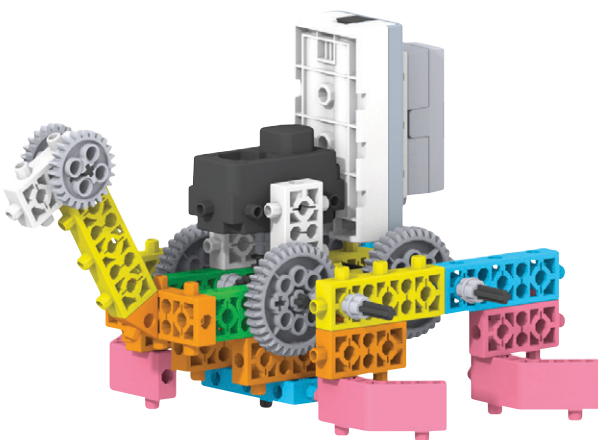

**TORI
TURTLE**